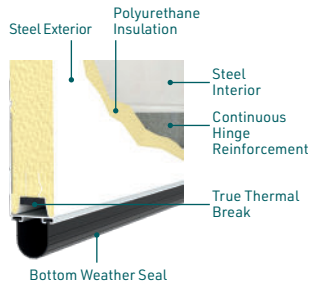

STEEL ES3134

Triple-Layer:
Steel + Insulation + Steel

- Smooth flush exterior (no embossment)
- Heavy-duty exterior and interior steel
- Environmentally safe polyurethane thermal insulation
- True thermal break
- Superior energy efficiency
- Extra quiet operation

Specifications

	ES3134
PANEL DESIGNS	Flush
STEEL EMBOSMENT	Smooth
DOOR THICKNESS	1-3/4" (4.5cm)
STEEL THICKNESS	24ga/25ga
SECTION HEIGHTS	21" and 24"
HINGE REINFORCEMENT	19ga Continuous Strip
DOOR WIDTHS	5' - 18'
DOOR HEIGHTS	7' - 20'
INSULATION¹	Polyurethane
U-FACTOR	0.15
R-VALUE²	13.5
INSULATED GLASS	Clear, Frost, Dark Tint
WIND LOAD³	up to 140MPH, widths up to 16'4", no windows
PAINT FINISH WARRANTY⁴	25 Years
SECTION/DELAMINATION WARRANTY⁴	5 Years
WORKMANSHIP/HARDWARE WARRANTY⁴	5 Years

Verified thermal performance rating per DASMA Thermal Performance Verification Program.