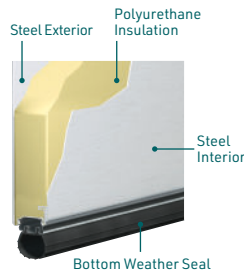

Construction

CL3000

Triple-Layer:
Steel + Insulation + Steel

- Heavy-duty exterior and interior steel
- Durable, reliable, low maintenance
- Environmentally safe polyurethane thermal insulation
- Insulated glass options available
- Superior energy efficiency
- Extra quiet operation

Specifications

	Full View	Flush
STEEL EMBOSMENT	Woodgrain	Woodgrain
INSULATION¹	Polyurethane	Polyurethane
U-FACTOR		0.22
R-VALUE²	13.35	13.35
DOOR THICKNESS	2" (5.1 cm)	2" (5.1 cm)
STEEL THICKNESS	25/27 ga	25/27 ga
ODD HEIGHTS AVAILABLE		•
INSULATED GLASS³	Clear, Frost and Dark Tint	Clear, Frost and Dark Tint
WIND LOAD³ AVAILABLE	•	•
PAINT FINISH WARRANTY⁴	Lifetime	Lifetime
WORKMANSHIP/HARDWARE WARRANTY⁴	Lifetime	Lifetime

Verified thermal performance rating per DASMA Thermal Performance Verification Program.

* Price upcharge applies.

Colors

Actual paint colors may vary from samples shown. Price upcharge applies to all colors except True White.