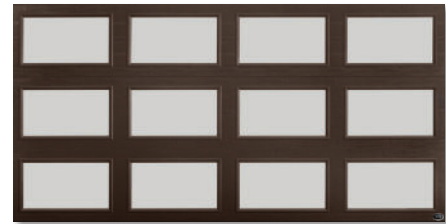

## Full View and Flush Modern Garage Doors

Full View design with Frost glass in Dark Brown

**Bring natural lighting indoors.** The three-section tall Amarr Classica Full View garage door allows maximum natural lighting to your interior space with the largest windows available in any Amarr steel garage door. The modern design combined with polyurethane insulation provides years of energy efficient performance. Improve your view of the world with an Amarr Classica Full View door.